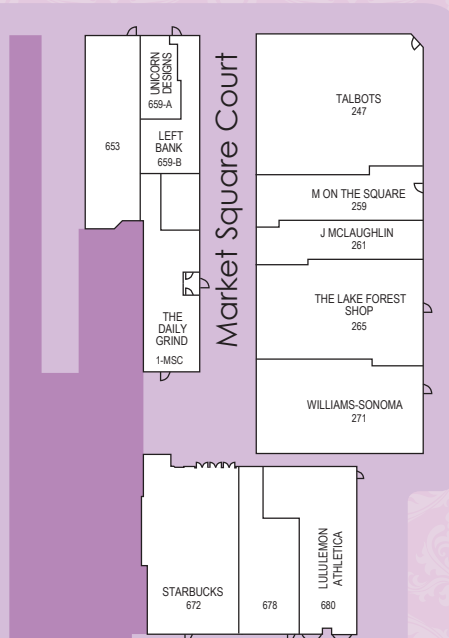

South Market Square