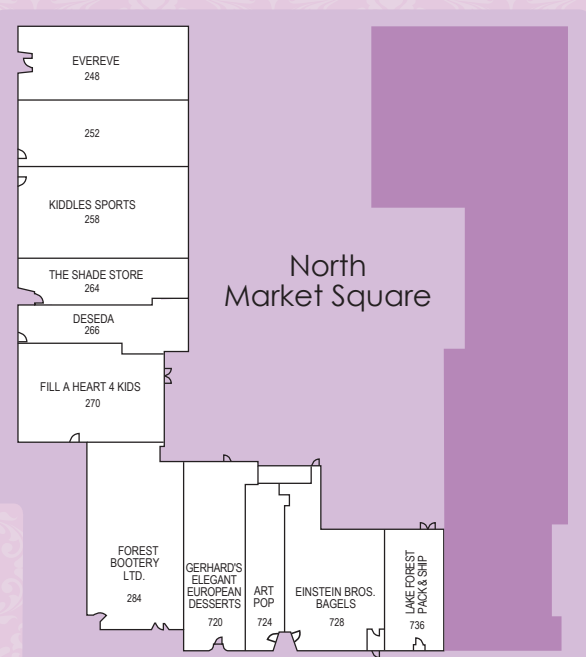

Talbots
247 Market Square | 847.295.8350

The Lake Forest Shop
265 Market Square | 847.234.0548

Unicorn Designs
659 North Bank Lane | 847.295.5230

The Shade Store
264 Market Square

Valentina
227 East Westminster Avenue | 847.535.9600

UB Nails Inc.
709 Forest Avenue | 847.234.9996

BANK LANE

WESTMINSTER AVENUE

South Market Square

North Market Square

NORTH WESTERN AVENUE

DEERPATH ROAD

directory of stores