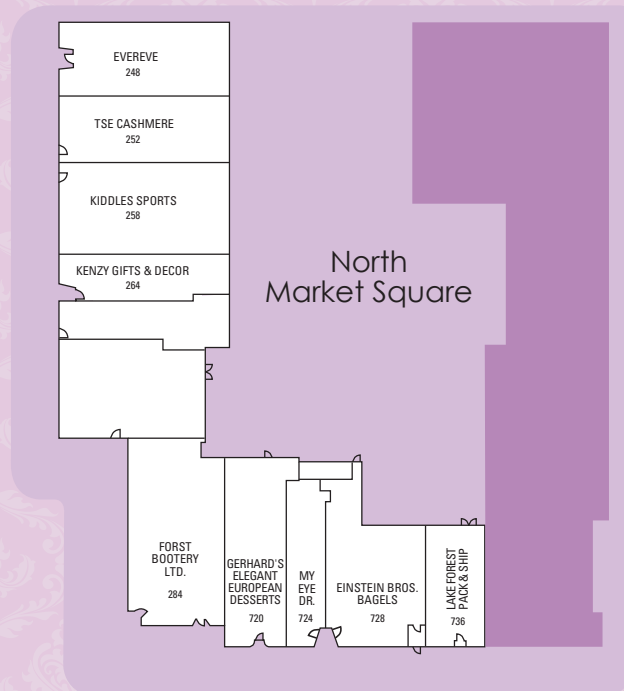

## Williams-Sonoma

271 Market Square | 847.295.7045

BANK LANE

WESTMINSTER AVENUE

NORTH WESTERN AVENUE

DEERPATH ROAD